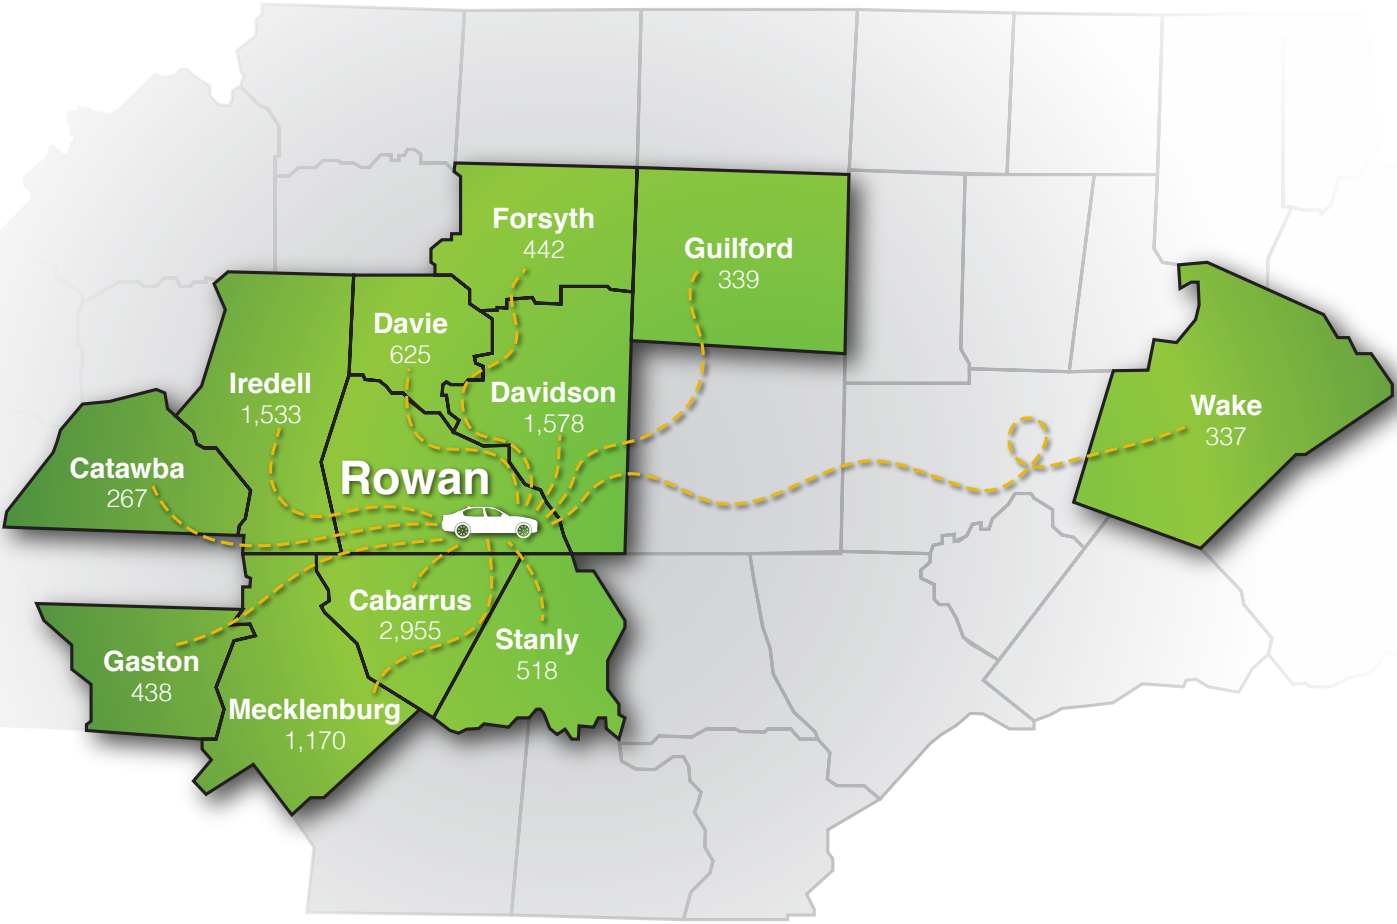

# Rowan County Commuting Patterns Map - Worker Inflow

Rowan County draws workers from a large geographic region

Total: 10,202

**ROWANEDC**

PARTNERSHIP for ECONOMIC DEVELOPMENT  
SALISBURY, NC

*Be an original.*