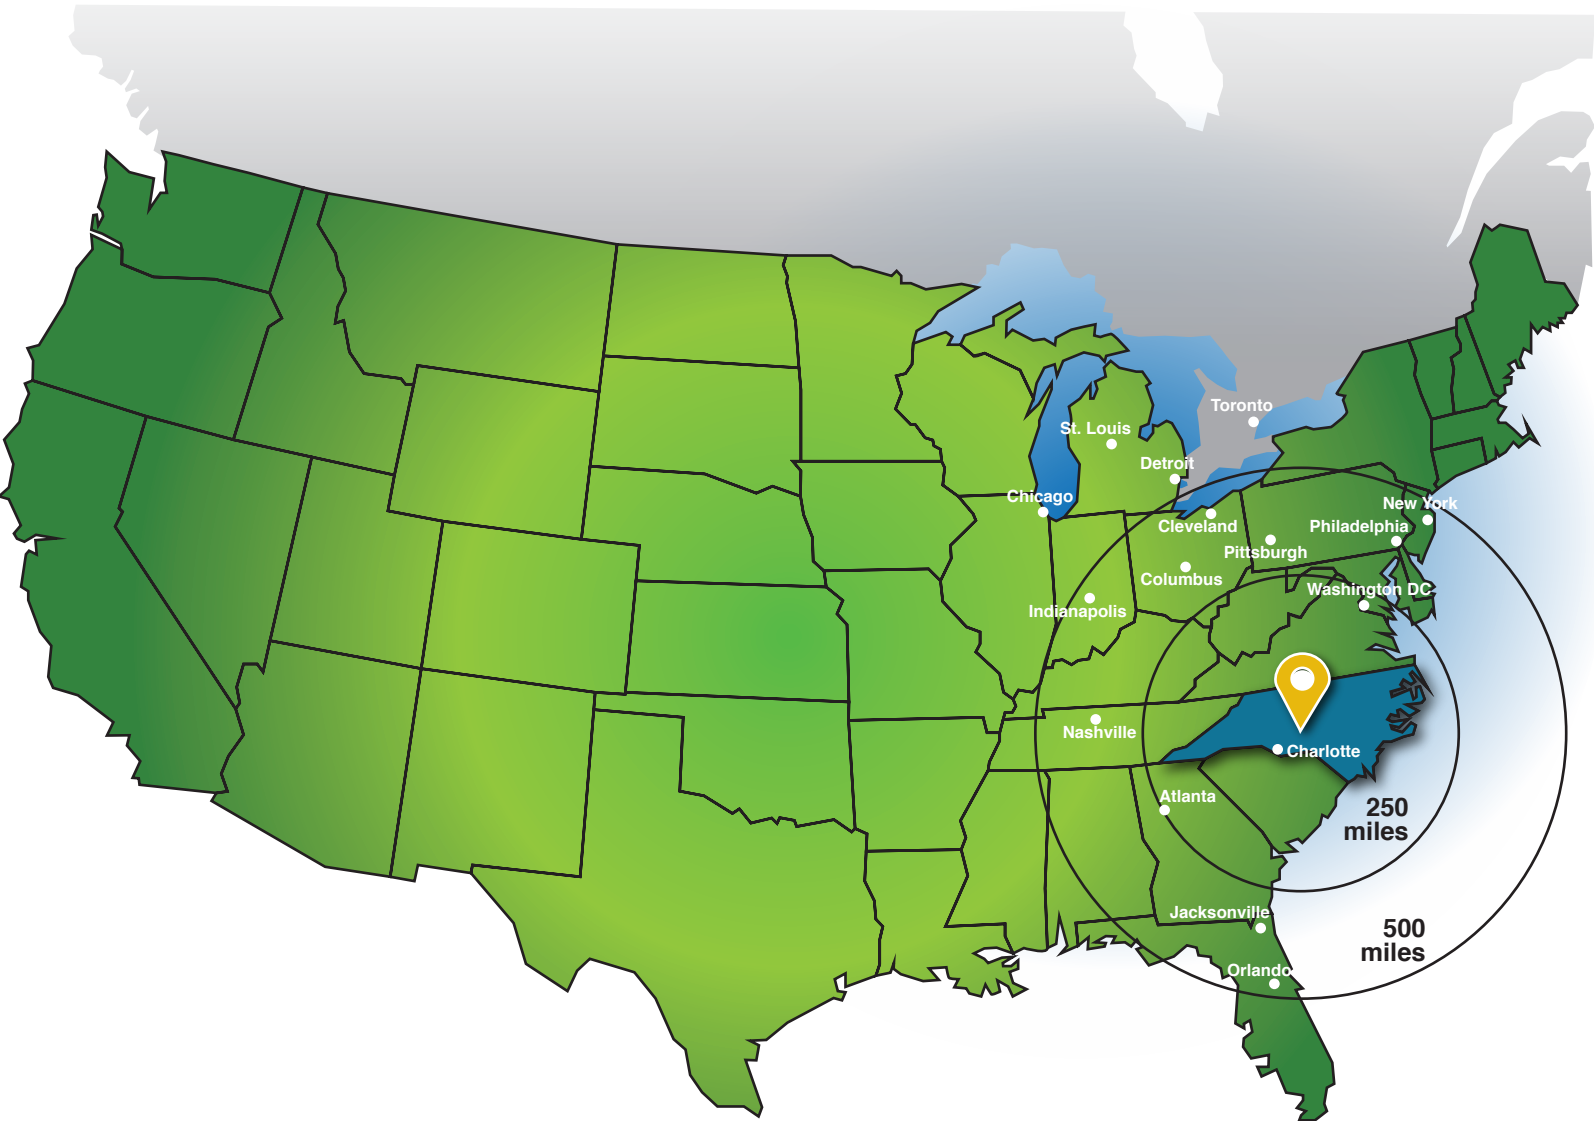

US Locator Map

Rowan County, North Carolina is conveniently located in the growing US Southeast region, halfway between Washington DC and Atlanta, GA

ROWANEDC

PARTNERSHIP for ECONOMIC DEVELOPMENT
SALISBURY, NC