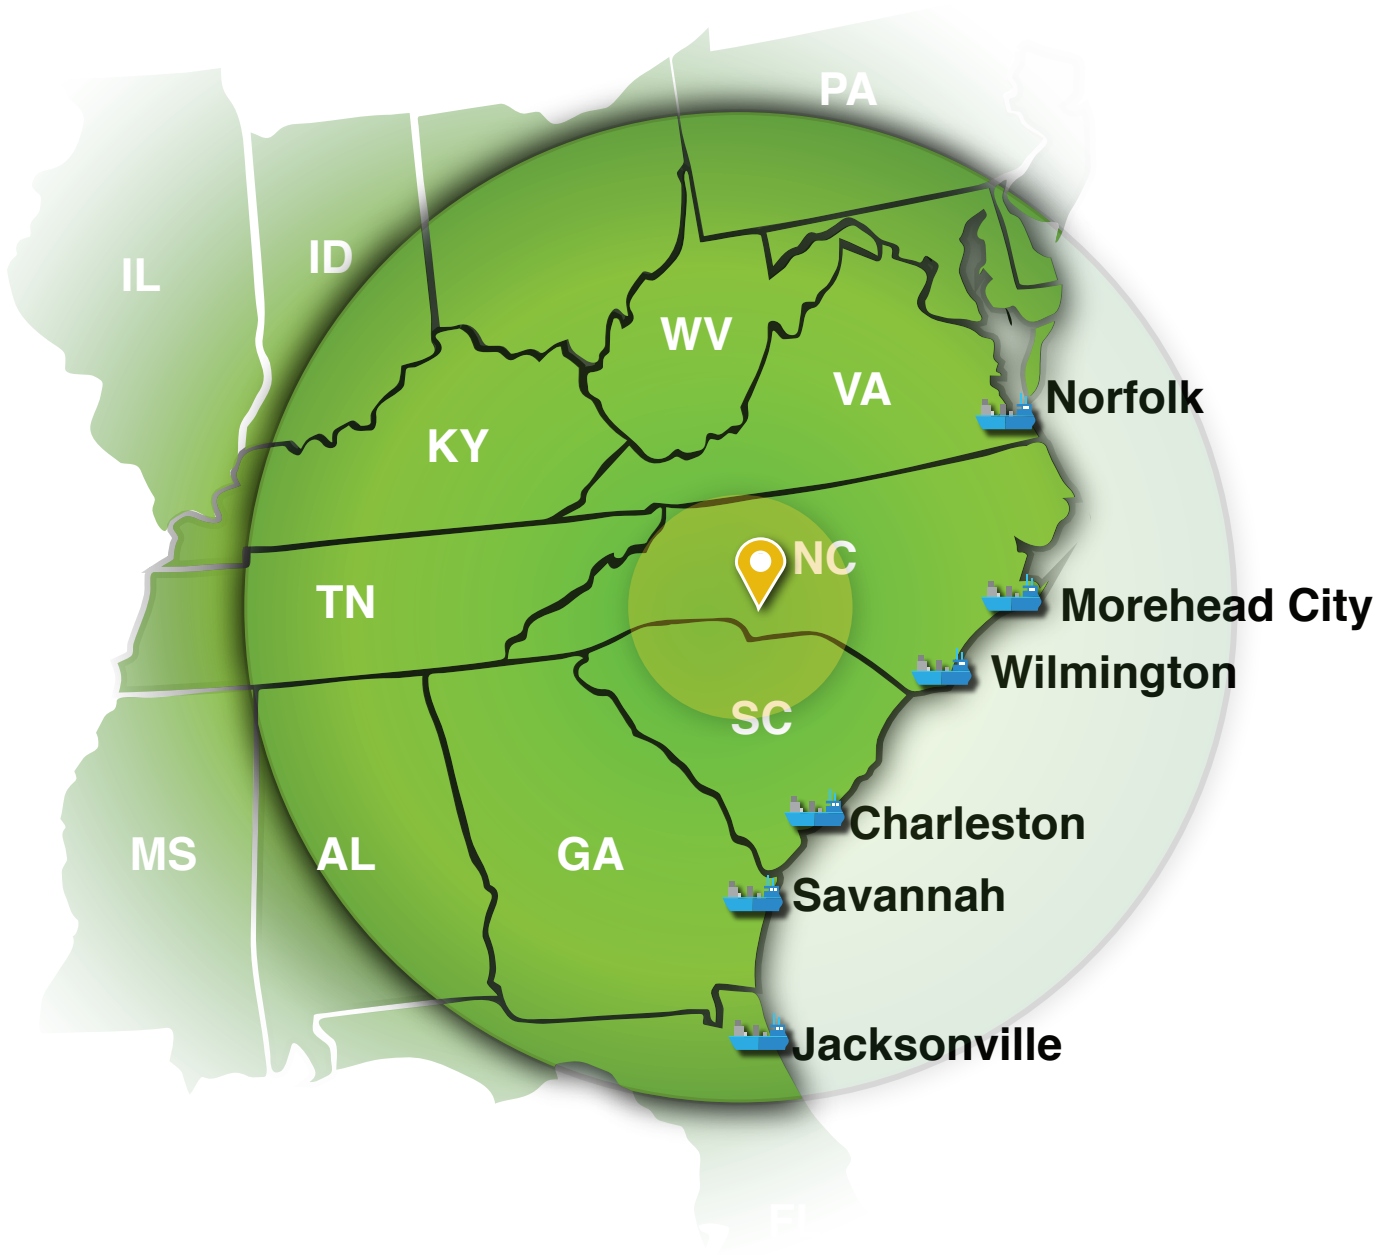

US Ports Map

North Carolina's Ports link Rowan County's businesses to world markets. These ports serve as a mid-Atlantic gateway for high-value container shipment, forest products, and steel/agribusiness exports.