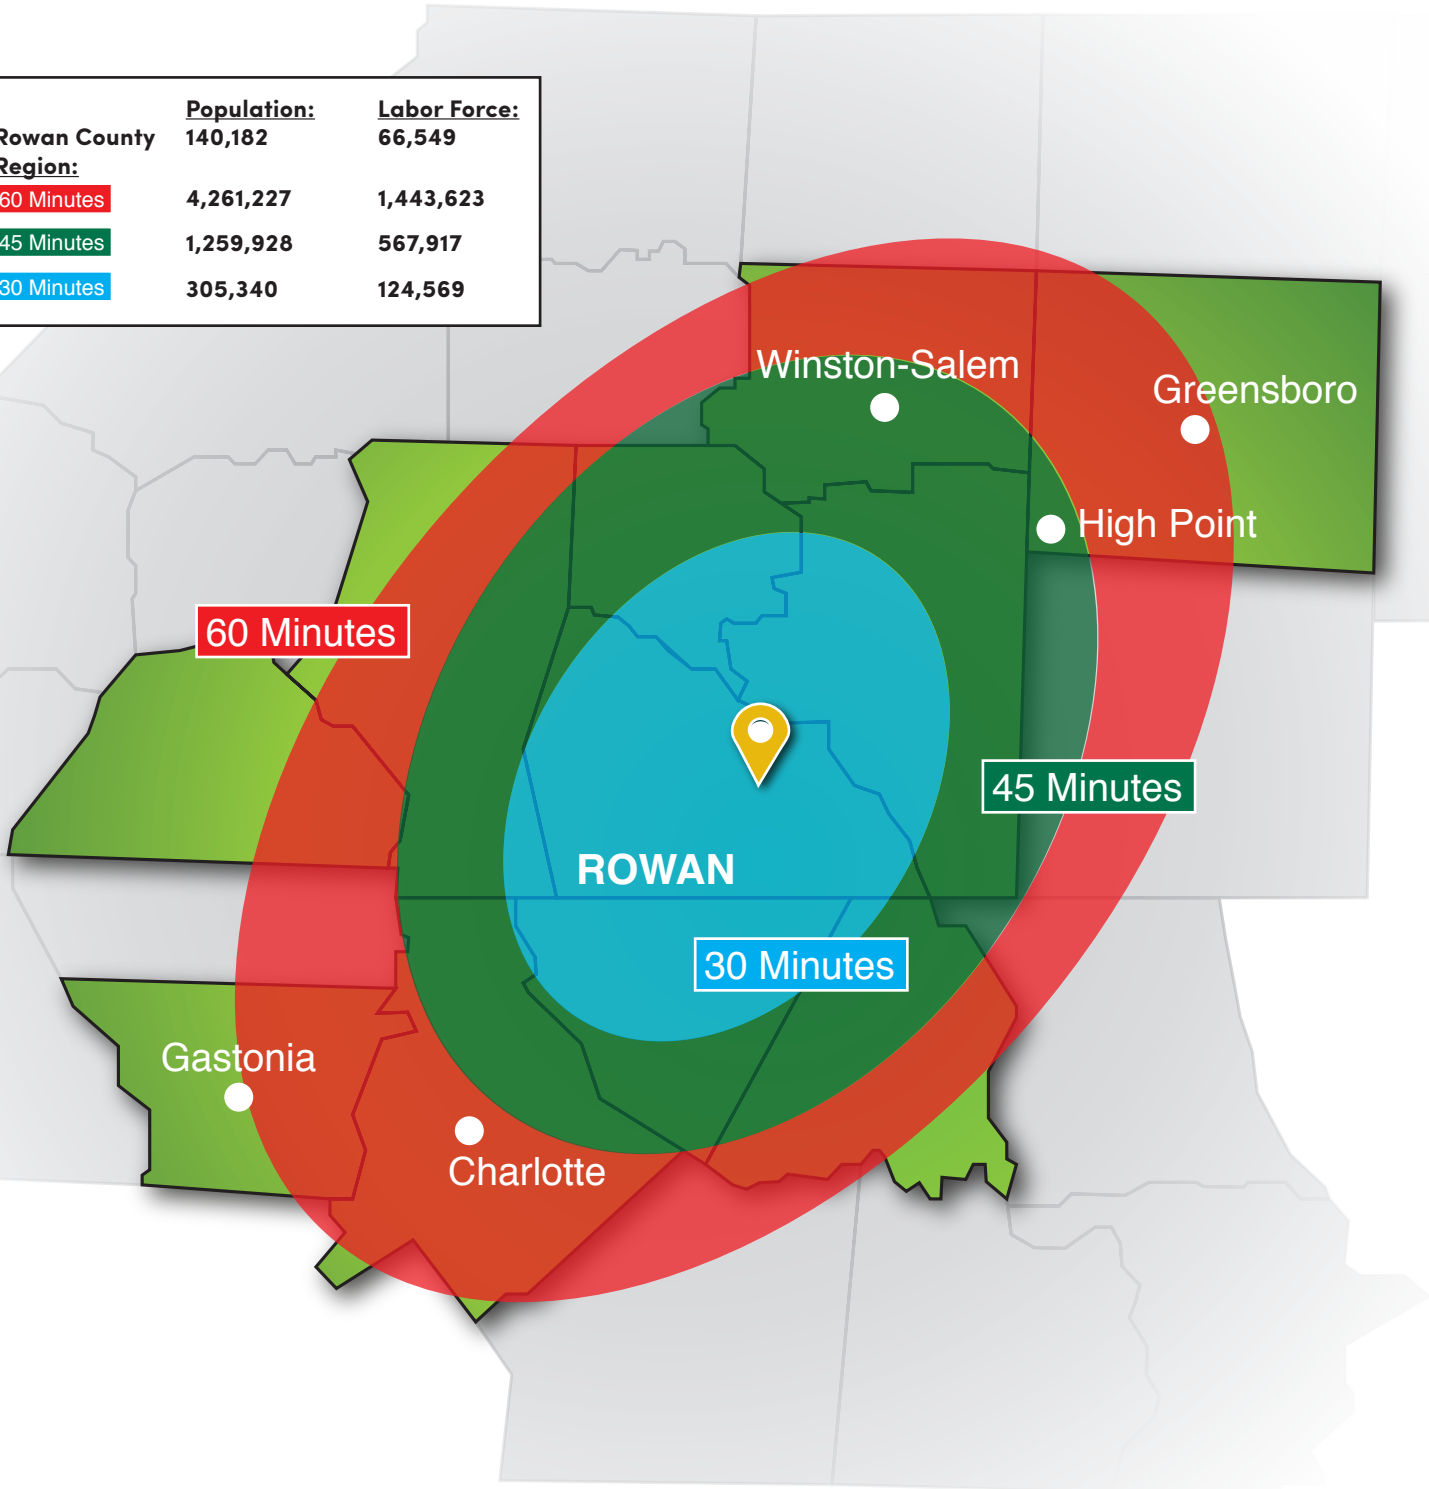

Drive Time Map

Rowan County's location at North Carolina's population center puts 4 million persons and 1.4 million workers, spanning three metropolitan areas, within a 60 minute drive time.

	Population:	Labor Force:
Rowan County	140,182	66,549
Region:		
60 Minutes	4,261,227	1,443,623
45 Minutes	1,259,928	567,917
30 Minutes	305,340	124,569